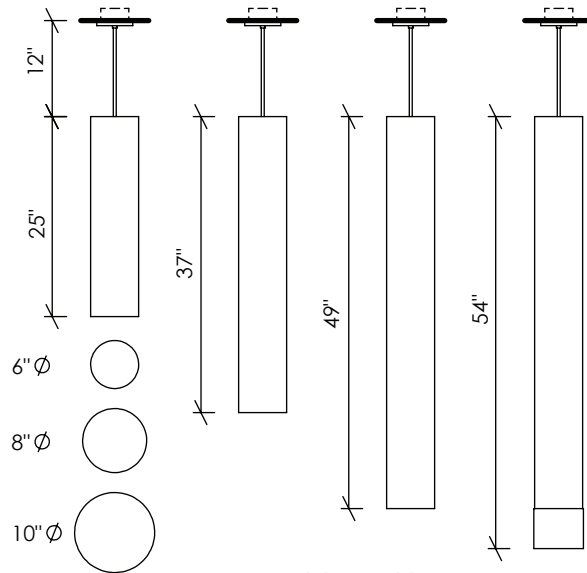

346

LUMINOUS CYLINDER PENDANT

NOTE: Model 347 adds a downlight and adds 5" to the HT.

PHOTOMETRICS

Lighting Sciences Report No. L091404203
Fixture Efficacy: 81 lm/w
Tested with 3-6W arrays rated at 850 lm each. Adjust lumens accordingly for new arrays listed.