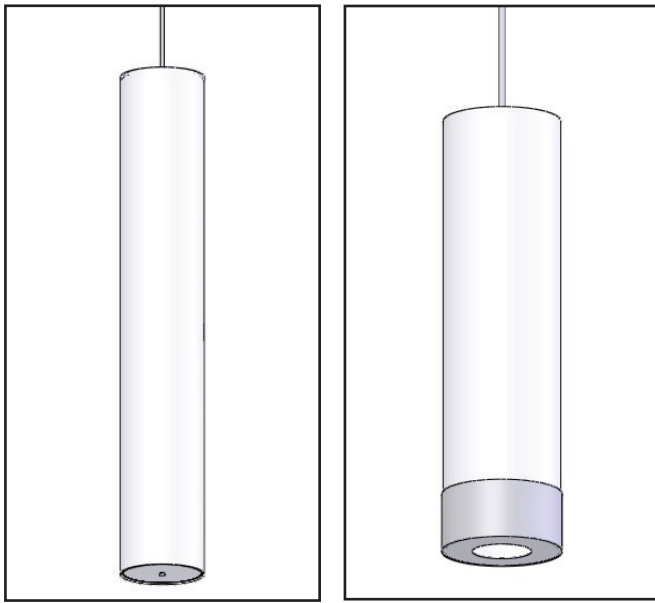

346 - 6x44

347 - 8x37

OPTIONS

STEM: Available with metal stem and swivel canopy, specify **STEM**.

Emergency Battery Pack: Integral EBP available, specify IEM, except for 25" H versions. Not available for LED.

LAMPING

MODEL	T5	T5HO	T8	LED
346-25	2T5/14 4T5/14	NOT AVAILABLE	NOT AVAILABLE	LED/31W 3900 lm or LED/41W 6400 lm
346-37	2T5/21 4T5/21	2T5/39 4T5/39	2T8/25 4T8/25	LED/47W 5900 lm or LED/62W 9600 lm
346-49	2T5/28 4T5/28	2T5/54 4T5/54	2T8/32 4T8/32	LED/62W 7800 lm or LED/82W 12,800 lm

NOTE:

1. All 346 and 347 fixtures are available in 6", 8", and 10" diameters.
2. T8 lamps are not available for the 6" dia versions.
3. LEDs are 3000K, 80 CRI
4. Model 347 adds a downlight, 120V only:
   Incandescent PAR20 or 30; lamp not included.
   LED PAR 20 or PAR30. LED lamp not included. The downlight is available wired as a separate circuit.

SPEC GUIDE

SAMPLE SPEC: 346-8x37-4T5/21-277-SAL-STEM-72" OA

CAT#	DIA	HT	LAMPING	VOLT	FINISH	OPTIONS	OA
☐ 346	☐ 6"	☐ 25"	☐ T5	☐ 120	☐ SAL	☐ STEM	☐ SPECIFY
☐ 347	☐ 8"	☐ 37"	☐ LED	☐ 277	☐ MW	☐ IEM	
	☐ 10"	☐ 49"	For model 347 add downlight	☐ CCP			
			☐ PAR 20 or PAR 30 (by others)				
			LED PAR 20 or PAR 30 (by others)