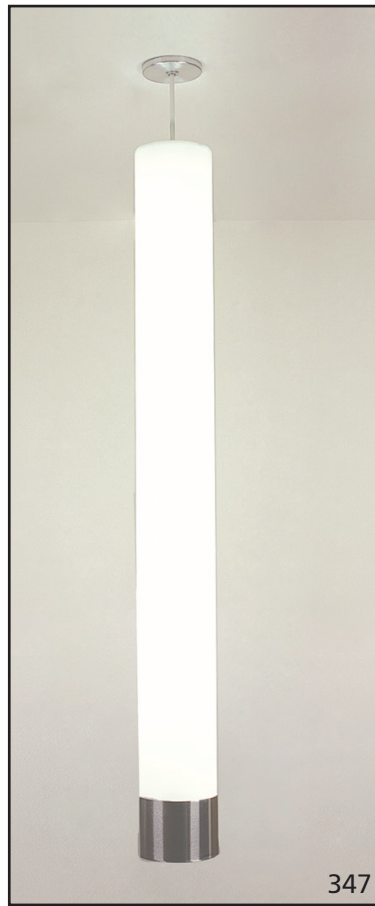

UPDATED 5/16

346

347

Shown in Satin Aluminum.

# 346 NEW LED opt 347 NEW LED opt LUMINOUS CYLINDER PENDANT

Design Sustainability Value

print this page

email this page to a colleague

installation instructions

interactive submittal drawing