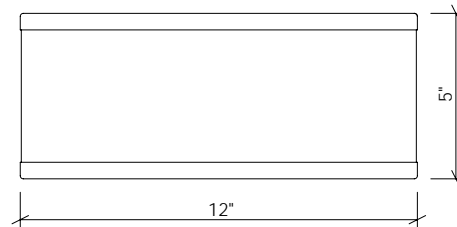

503

OPTIONS

DIMMING: Available electronic ballast with a dimming range of 100-15%, 120 volt only. Ballast dimmable from any incandescent dimmer. (Dims 26, 32 & 42W lamps.) Other dimming ballasts available.

EMERGENCY BATTERY PACK: Remote mounted EBP, specify REM.

FABRIC SHADE: Standard, or default, shade is CREAM. Optional shade fabrics are show below: Call factory for other fabrics.

MOUNTING: Standard J-box or plaster ring.

WEIGHT: 3 lbs

VARIATIONS / MODIFICATIONS

- Special fabrics for shade
- Addition of decorative detail

SPEC GUIDE

SAMPLE SPEC: 503-18-CF1/32-277-MW

CAT#	LAMPING	VOLT	FINISH	OPTION
☐ 503	☐ CF1/26	☐ 120	☐ MW	☐ REM
	☐ CF1/32	☐ 277		☐ VAN (Vanilla)
	☐ CF1/42	☐ 120DIM		☐ WHT (White)
				☐ OAT (Oatmeal)