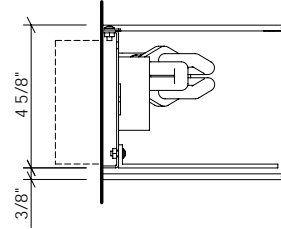

503

OPTIONS

DIMMING: Available electronic ballast with a dimming range of 100-15%, 120 volt only. Ballast dimmable from any incandescent dimmer. (Dims 26, 32 & 42W lamps.) Other dimming ballasts available.

EMERGENCY BATTERY PACK: Remote mounted EBP, specify REM.

FABRIC SHADE: Standard, or default, shade is CREAM. Optional shade fabrics are show below: Call factory for other fabrics.

MOUNTING: Standard J-box or plaster ring.

WEIGHT: 3 lbs

VARIATIONS / MODIFICATIONS

- Special fabrics for shade
- Addition of decorative detail

SPEC GUIDE

SAMPLE SPEC: 503-18-CF1/32-277-MW

CAT#	LAMPING	VOLT	FINISH	OPTION
☐ 503	☐ CF1/26	☐ 120	☐ MW	☐ REM
	☐ CF1/32	☐ 277		☐ VAN (Vanilla)
	☐ CF1/42	☐ 120DIM		☐ WHT (White)
				☐ OAT (Oatmeal)