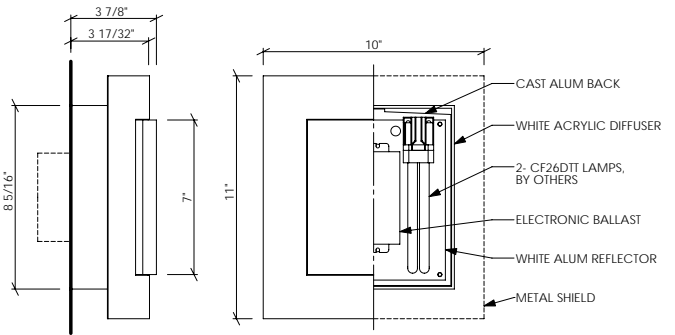

BALLAST

Integral electronic HPF, 120V/277V. See "GENERAL INFO" for more detail.

Shown in Satin SS with optional perf shield.

712

WET LOCATION

ADA

OPTIONS

SHIELD: Perforated metal shield available shown above, specify **PERFNBZ** or **PERFSSS**. (ADA compliant.)