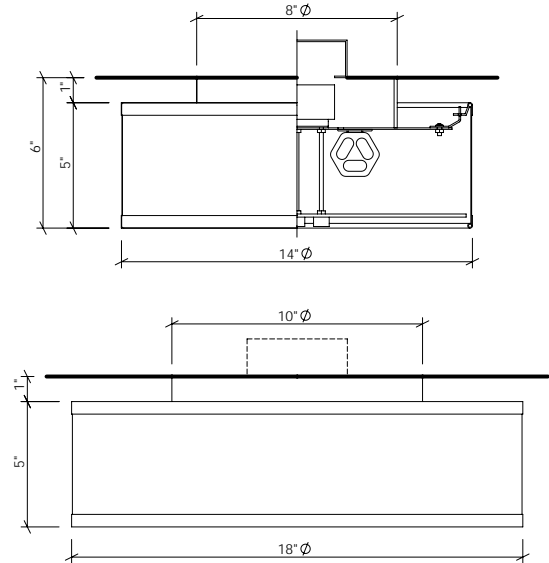

103-14

103-18 **IEM**

OPTIONS

DIMMING: For 2-CF26W lamping only, available electronic ballast with a dimming range of 100-15%, 120 volt only. Ballast dimmable from any incandescent dimmer. Other dimming ballasts available.

EMERGENCY BATTERY PACK: Remote mounted EBP for 103-14. Integral EBP available for 103-18, specify **IEM**.

FABRIC SHADE: Standard, or default, shade is CREAM. Optional shade fabrics are show below: Call factory for other fabrics.

MOUNTING: Standard J-box or plaster ring.

WEIGHT: 5 lbs

VARIATIONS / MODIFICATIONS

- Special finishes
- Special shade fabrics
- Addition of decorative detail

SPEC GUIDE

SAMPLE SPEC: 103-18-CF2/32-277-MW-IEM

CAT#	SIZE	LAMPING	VOLT	FINISH	OPTION
☐ 103	☐ 14	☐ CF2/13	☐ 120	☐ MW	☐ IEM
	☐ 18	☐ CF2/26	☐ 277	☐ CCP	☐ VAN (Vanilla)
		☐ CF2/32	☐ 120DIM		☐ WHT (White)
		☐ CF2/42			☐ OAT (Oatmeal)