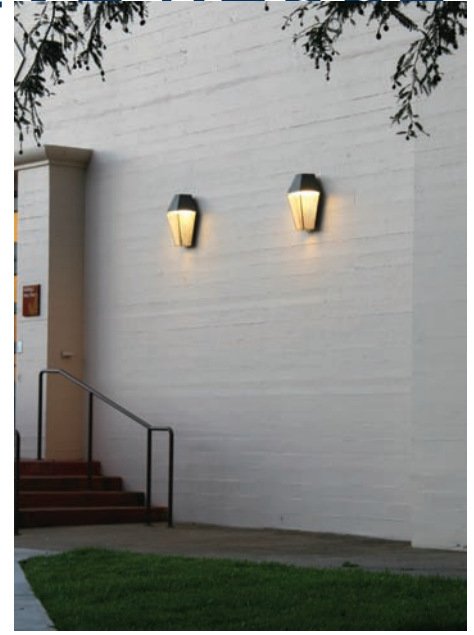

LIGHTING FOR ADAPTIVE REUSE

Wall Downlight

Pendant Lantern

7D-2483

M720

3D-2482

**Project: Clark Kerr Campus
UC Berkeley**

Summer
2010

**Architect: EHDD
San Francisco, CA**

**Ltg Designer: ALD/David Malman
San Francisco, CA**

This mission-style complex was built in the 1930's as a school for the deaf. The University of California has modernized it while converting it to student housing, preserving its status as a registered state and national landmark.

The project features pendant and wall mounted lantern style fixtures of solid bronze that are both energy efficient and low-glare, while adapting to the historic nature of the project. Borden Lighting provided a variety of decorative fixtures and is proud to have been part of the team that transformed this landmark project.