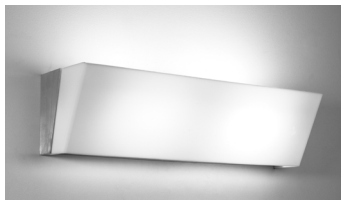

570

571

572

573

574

575 - New

577 - New

578 - New

## VANITY FIXTURES

Vanity lighting has evolved over the years as light sources have evolved. For commercial applications, fluorescent sources provided energy savings and diffuse light. Trends have included mirror lights and the use of the ubiquitous downlight, two styles that really do not get the right kind of light onto the face. LEDs have enabled new form factors, energy savings and warm color temperatures. Borden Lighting's family of vanity fixtures provide diffuse light, of the appropriate color temperature, with low glare. Most of Borden Lighting's vanity fixtures are available in multiple lengths to meet the needs of various applications.