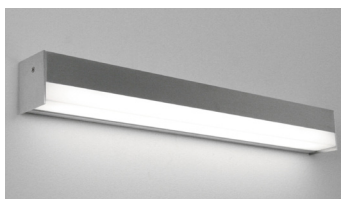

570

571

572

573

574

575 - New

577 - New

578 - New

## VANITY FIXTURES

Vanity lighting has evolved over the years as light sources have evolved. For commercial applications, fluorescent sources provided energy savings and diffuse light. Trends have included mirror lights and the use of the ubiquitous downlight, two styles that really do not get the right kind of light onto the face. LEDs have enabled new form factors, energy savings and warm color temperatures. Borden Lighting's family of vanity fixtures provide diffuse light, of the appropriate color temperature, with low glare. Most of Borden Lighting's vanity fixtures are available in multiple lengths to meet the needs of various applications.