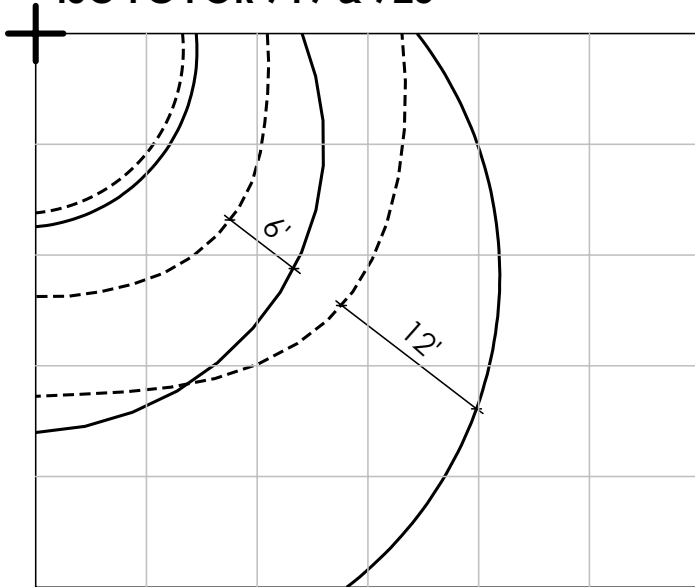

ISO FC FOR 719 & 725

NOTES:

1. Fixture mounted at 8ft.
2. Grid is 8ft=units of mounting ht.
3. — = Footcandle level for 725.
4. - - - = Same FC level for 719, but closer in.

CARVED CYLINDER SERIES

Our new "carved cylinder" fixtures are a new take on the classic cylinder shape. What's shown below proves they are more than a "pretty face", if you will. The curved reflector is made from White Optics, a highly reflective, but matte surface. The curve helps distribute light forward and side-to-side, as shown on the graphic to the left. The ISO Footcandle distribution curves compare a simple downlight fixture - our model 719, to the 725. The solid line represents the same FC level as the dashed line closer to the wall for similar rated lumens at an 8ft mounting height. The 725 is ADA compliant, so it can be mounted lower for higher FCs and spaced further apart than a fixture like the 719.