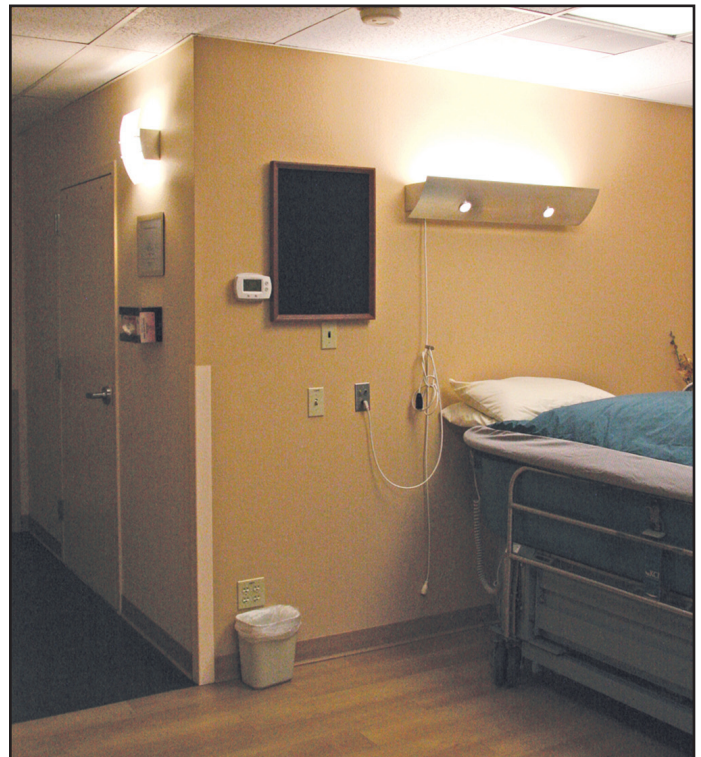

M550 (552 shown left)

Click on the model number for a quick link to the catalog page: **550** **551**

To view more Featured Fixtures and print high quality pdfs

E-mail a question or comment.