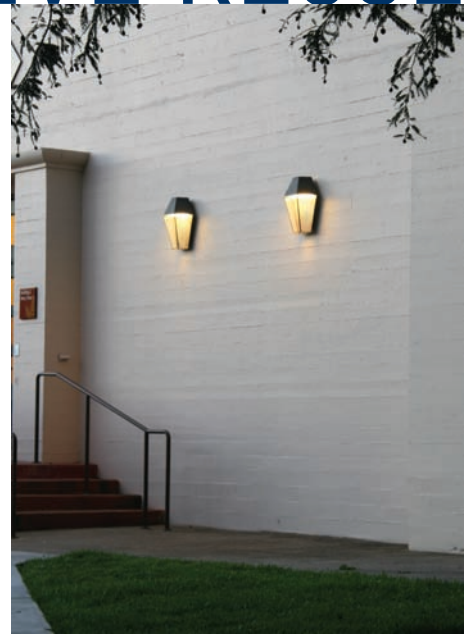

# LIGHTING FOR ADAPTIVE REUSE

Wall Downlight

Pendant Lantern

7D-2483

M720

3D-2482

**Project:** Clark Kerr Campus  
UC Berkeley

Summer  
2010

**Architect:** EHDD  
San Francisco, CA

**Ltg Designer:** ALD/David Malman  
San Francisco, CA

This mission-style complex was built in the 1930's as a school for the deaf. The University of California has modernized it while converting it to student housing, preserving its status as a registered state and national landmark.

The project features pendant and wall mounted lantern style fixtures of solid bronze that are both energy efficient and low-glare, while adapting to the historic nature of the project. Borden Lighting provided a variety of decorative fixtures and is proud to have been part of the team that transformed this landmark project.