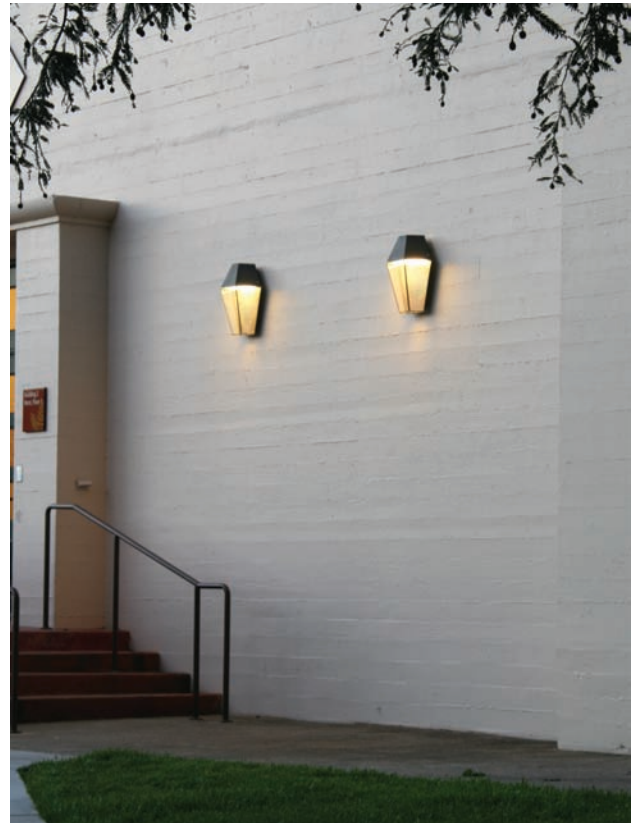

CUSTOM GALLERY - WALL MOUNTED

PROJECT: Clark Kerr Campus, UC Berkeley
ARCH: EHDD - San Francisco, CA
LT DES: ALD, David Malman - San Francisco, CA

Working with the Lighting Designer and Architect Borden Lighting helped create a reinterpretation of a wall lantern, which is in keeping with the mission-style architecture. The fixtures are both low-glare downlight only and energy saving, utilizing CF lamping. The wedge style fixture was designed for surface power feed and features a deeply regressed lens for low-glare.

Lantern style wall mount.

Wedge style downlight.

M720

7D-2483